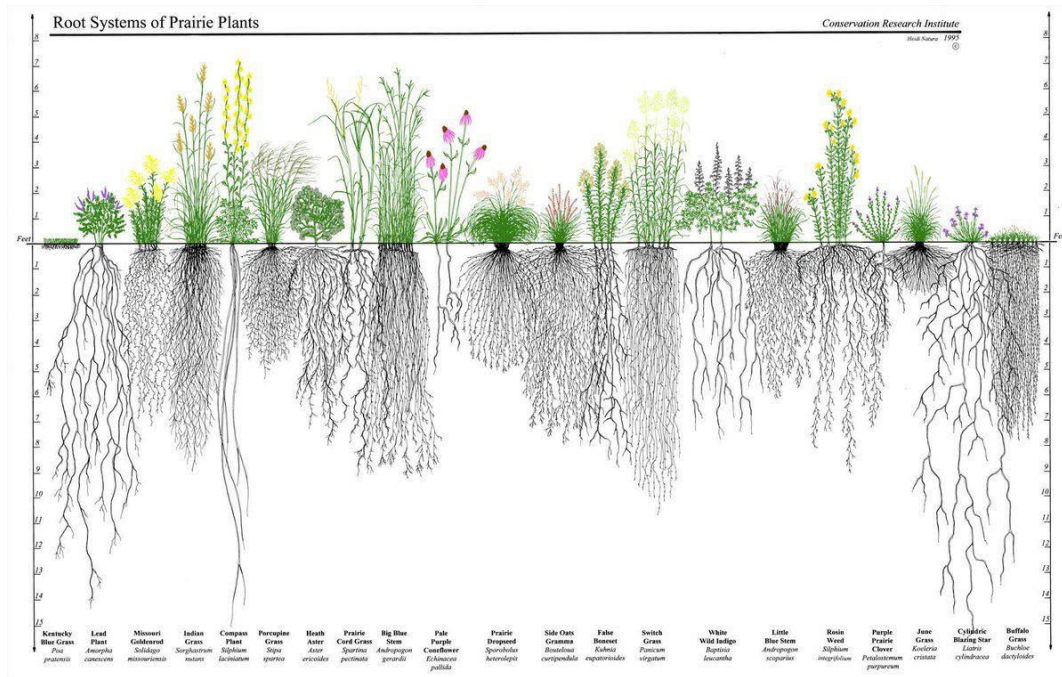

Garden Outings

With SWCD and Monticello Parks Dept.

Join us for a variety of garden excursions to learn what other gardeners know!

Thursday May 18 join Cindy at the Bluestem Nature Center at 802 S Main St. at 7 pm to learn about prairie plants native to our area.