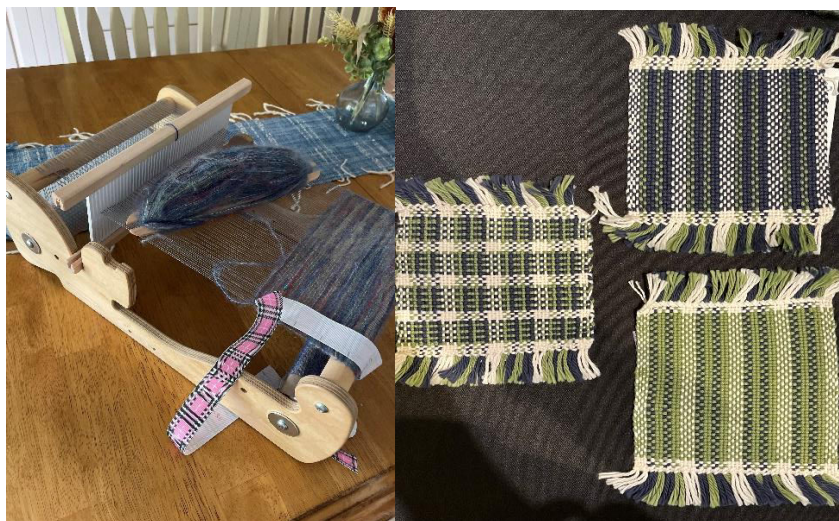

# Beginning Weaving

Monday August 12<sup>th</sup> at 6:00pm to 8:30pm at  
Bluestem Nature Center

Learn to weave on a rigid heddle loom. Using a pre-warped RH loom, you will weave up to 4-5" x 5" mug rugs. You will learn plain weave and a simple pick-up weave structure, as well as how to finish your weaving with a hem stitched fringe. Everything you need will be provided. Cost is \$6.00. Please register.